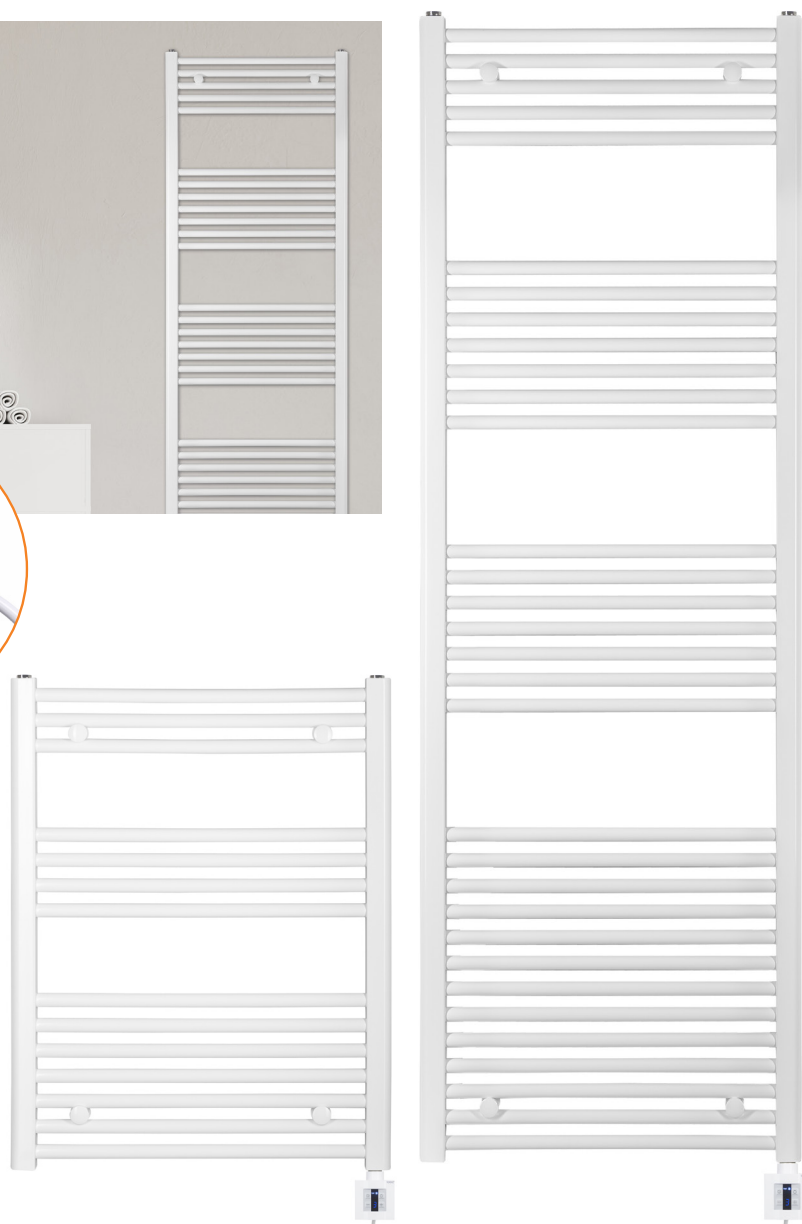

Electric towel radiator with KTX4 heating cartridge

EASY TO FIX

- ✓ Can be installed without a fitter
- ✓ Incl. decorative wall fixings
- ✓ Electronics can be used on right or left

TWO SIZES

- ✓ Model BH114E4
Height 775 mm
Width 600 mm
for approx. 4 m²
Power input 500 W
Heat output 411 W
- ✓ Modell BH116E4
Height 1.775 mm
Width 600 mm
for approx. 9 m²
Power input 1.000 W
Heat output 934 W

COLOUR

- ✓ Pure white RAL 9010

INCLUDING REMOTE CONTROL

- ✓ Adjustment of room temperature from 10-30°C in 0,5°C steps
- ✓ Display of the time
- ✓ Controllable in two modes: manual or automatic
- ✓ Weekly timer
- ✓ With laundry drying function
- ✓ Stand-alone or wall-mounted

HIGH-QUALITY KTX4 CONTROL PANEL

- ✓ Easy-to-read LED display in blue
- ✓ Easy adjustment at the touch of a button
- ✓ Timer function with programmable heating times (1-4 hours)
- ✓ 5-stage radiator temperature control regulation
- ✓ Temperature control from 30-60°C
- ✓ Safe overheating protection
- ✓ Frost protection
- ✓ Splash protection class IPx5
- ✓ Can be mounted on right or left

Article	Heat output (W)	Power (W)	Voltage (V)	Dimensions (W x H x D mm)	Protection class	kg	Room size*
BH114E4	411	500	230	775 x 600 x 85	IP X5	13	for approx. 4 m ²
BH116E4	934	1000	230	1775 x 600 x 85	IP X5	27	for approx. 9 m ²